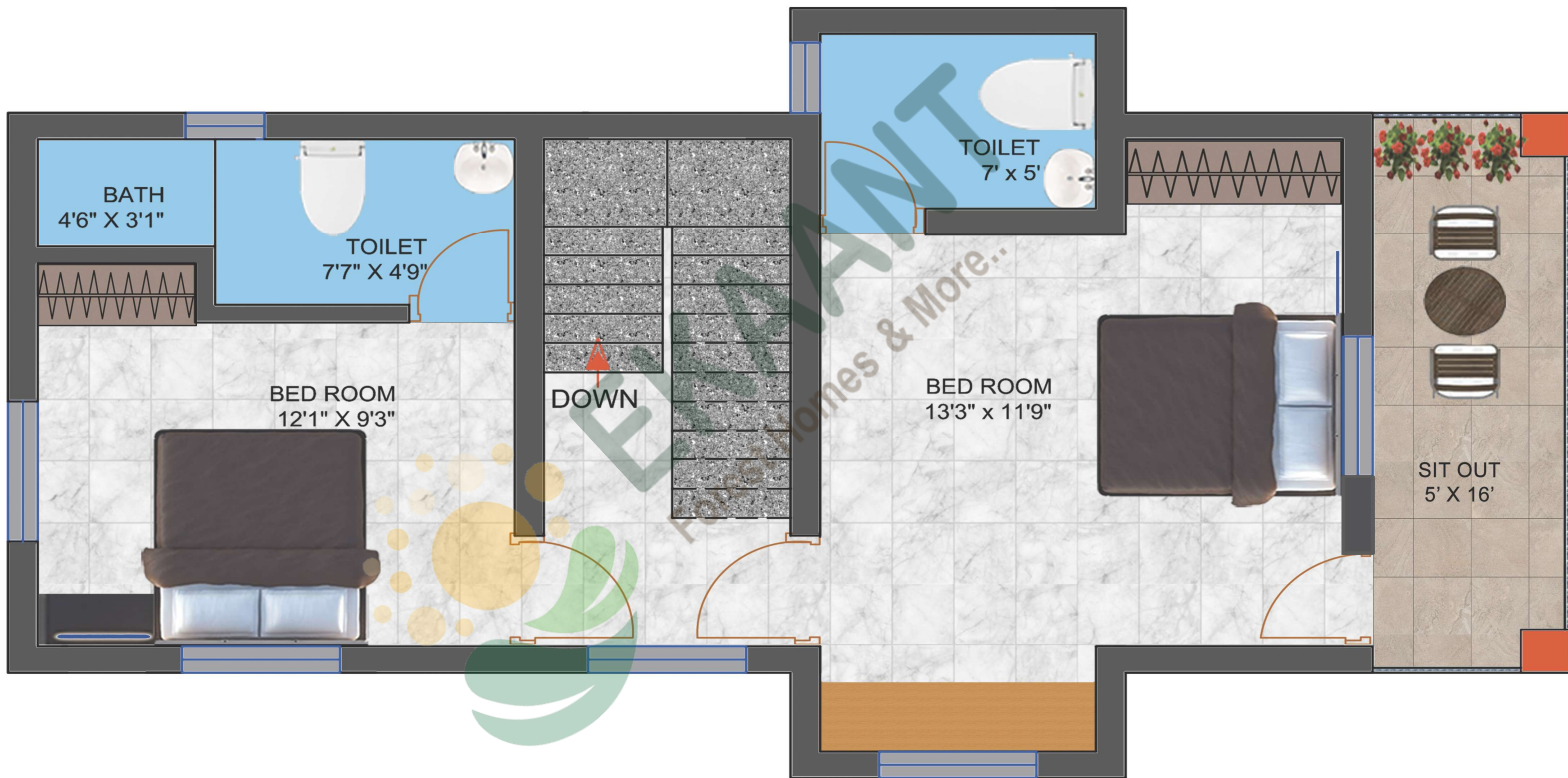

EKAANT
Forest Homestay's & More..

3BHK FOREST COTTAGE GROUND FLOOR PLAN

TOTAL AREA	
BUILT UP AREA	CARPET AREA
1292 SQ.FT.	1086 SQ.FT.

EKAANT

Forest Homestay's & More..

3BHK FOREST COTTAGE FIRST FLOOR PLAN

TOTAL AREA	
BUILT UP AREA	CARPET AREA
1292 SQ.FT.	1086 SQ.FT.